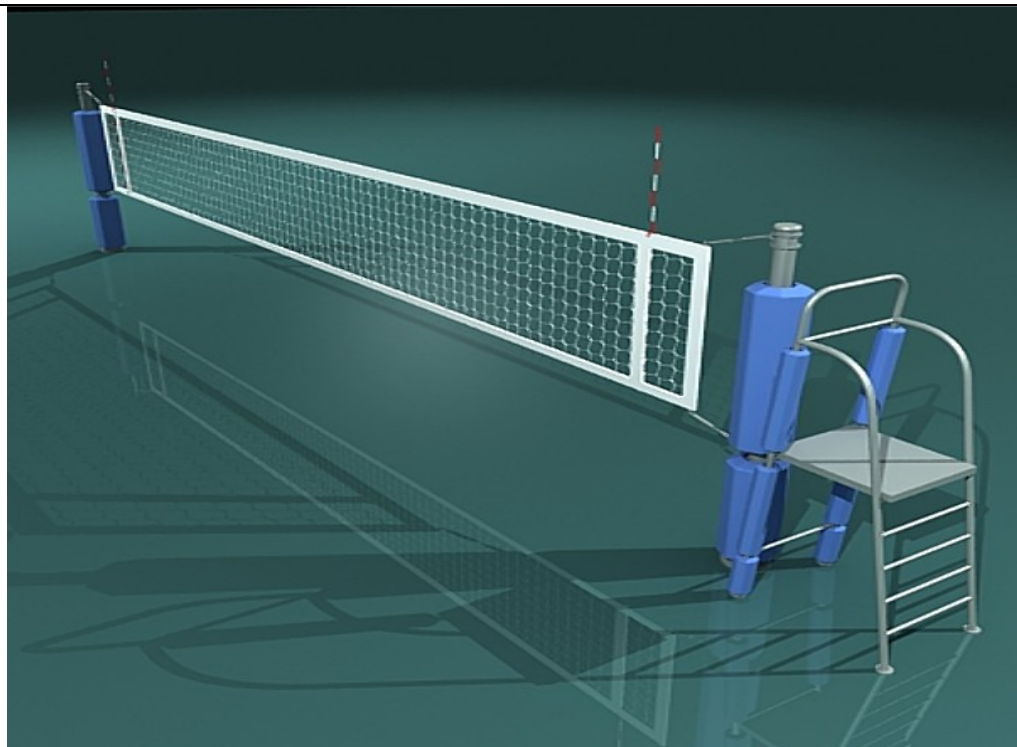

Complete kit:
net and
referee
stand