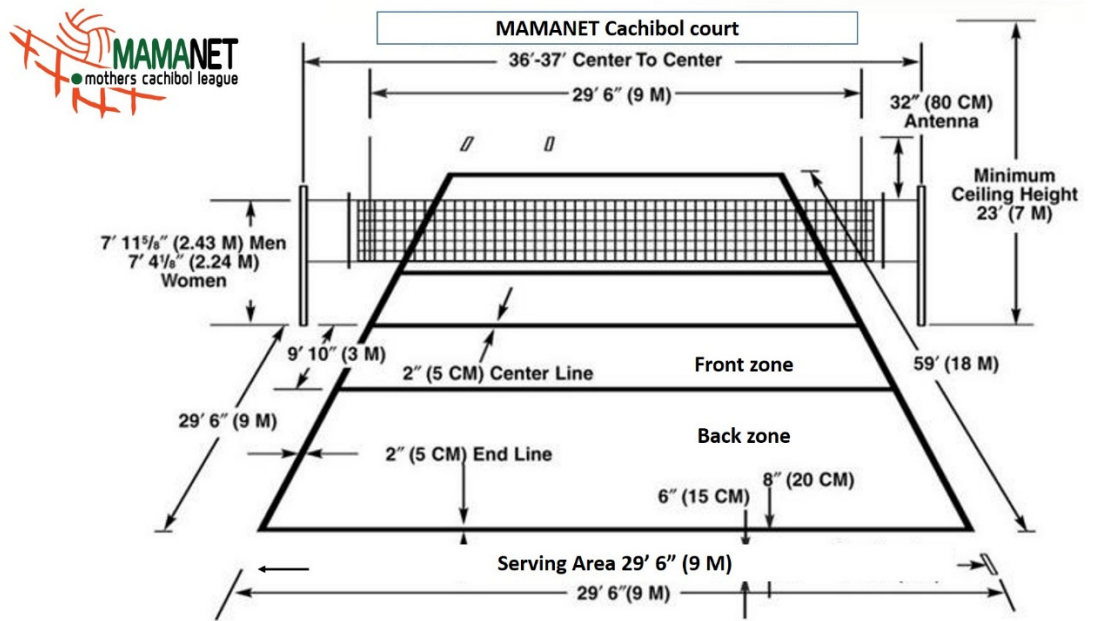

Mamanet Professional equipment list -Indoor

Cachibol court